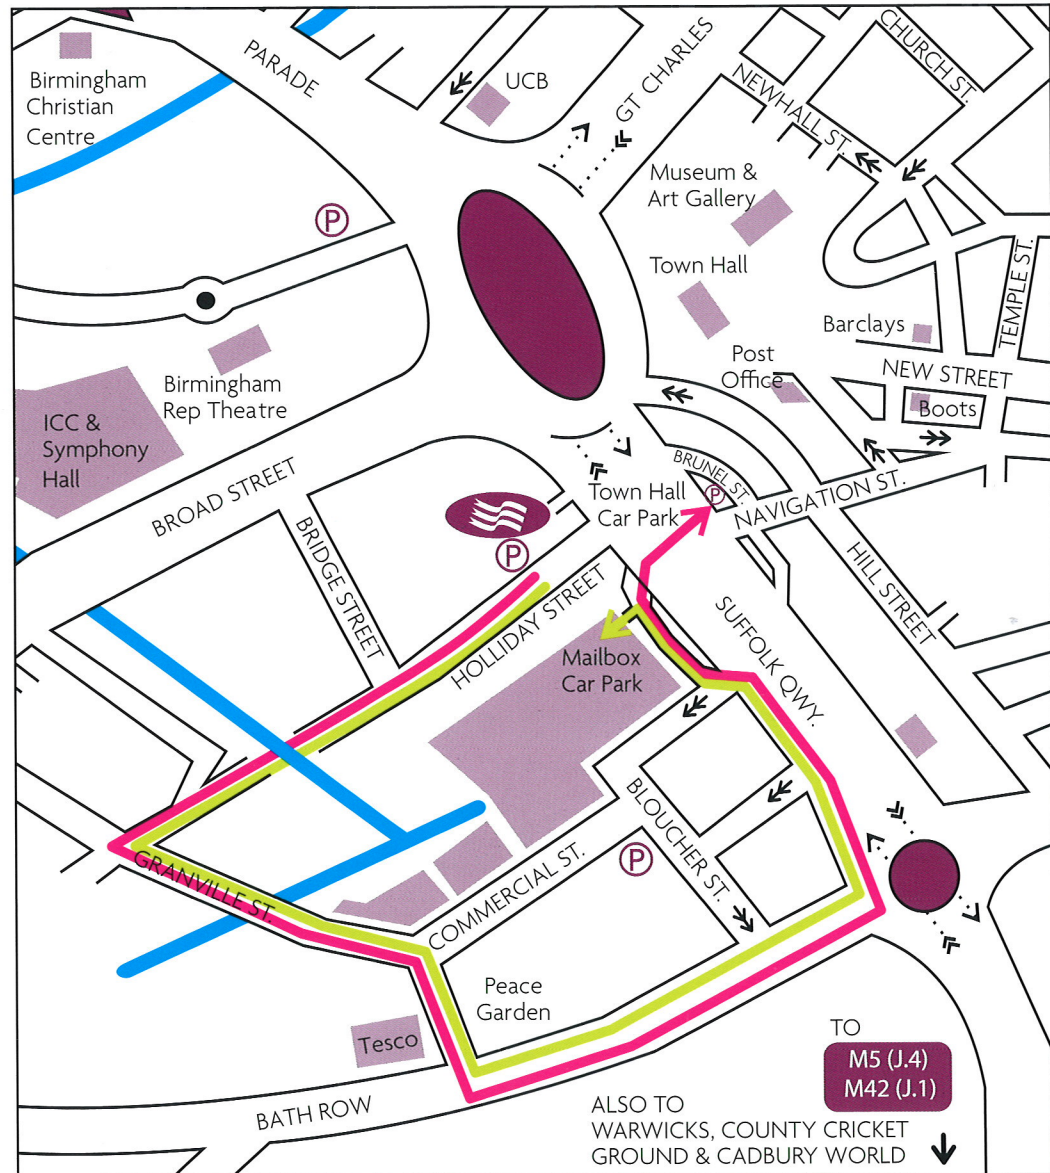

## NEARBY CAR PARKS

**CROWNE PLAZA HOTEL BIRMINGHAM CITY CENTRE TO THE MAILBOX CAR PARK**  
DRIVING DISTANCE: 1 mile TIME: 6 minutes

- Head south down Holliday Street ↓
- At the roundabout, take the 1st exit onto Granville St. ↙
- Turn left onto Bath Row/B4127 ↶
- At the roundabout, take the 1st exit onto Suffolk Street Queensway ↙
- Drive to Royal Mail St (slip road) ↘
- Car Park will be on the left Ⓟ ↙

**MAILBOX CAR PARK TO CROWNE PLAZA HOTEL BIRMINGHAM CITY CENTRE**  
WALKING DISTANCE: 0.2 mile TIME: 3 minutes

- Head northwest on Royal Mail St toward Navigation St (Slip Road) ↙
  - Keep walking straight with Axis Building on your left ↑
  - Turn left toward Holliday St ↶
  - Slight right ↘
  - Hotel will be on the left Ⓟ ↙
- PLEASE BRING THE CHIP COIN TO THE FRONT DESK FOR THE 15% DISCOUNT TO BE APPLIED.**

**CROWNE PLAZA HOTEL BIRMINGHAM CITY CENTRE TO THE TOWNHALL CAR PARK**  
DRIVING DISTANCE: 1 mile TIME: 7 minutes

- Head south down Holliday Street ↓
- At the roundabout, take the 1st exit onto Granville St. ↙
- Turn left onto Bath Row/B4127 ↶
- At the roundabout, take the 1st exit onto Suffolk Street Queensway ↙
- Drive to Royal Mail St (slip road) ↘
- Royal Mail St turns right and becomes Navigation St ↘
- Car Park will be on the left Ⓟ ↙

**TOWNHALL CAR PARK TO CROWNE PLAZA HOTEL BIRMINGHAM CITY CENTRE**  
WALKING DISTANCE: 0.2 mile TIME: 4 minutes

- Head southeast on Brunel St toward Navigation St ↘
- Turn right onto Navigation St ↘
- Turn right toward Holliday St ↘
- Keep walking straight with Axis Building on your left ↑
- Turn left onto Holliday St ↶
- Slight right ↘
- Hotel will be on the left Ⓟ ↙